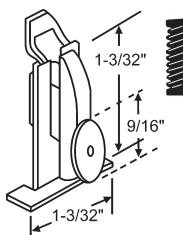

21-62
Shower Door Roller Nylon w/Aluminum Bracket