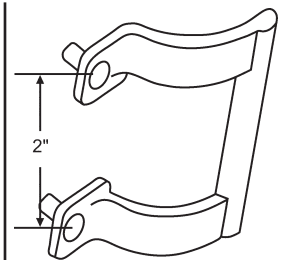

## SHOWER DOOR ROLLERS

Part #	Dia.	Wide	Hub
900-18675	5/8"	1/4"	13/32"

Steel Hub, Hex End, Flat Plastic Wheel

Part #	Dia.	Wide	Hub
21-50-2	3/4"	1/4"	3/8"

Nylon  
Pack of two with screws

Part #	Dia.	Wide	Hub
21-51-2	3/4"	1/4"	3/8"

## LATCH

**22-54**  
Stainless Steel Housing

**22-50**  
Nylon

**22-51**  
Nylon

**900-6426**  
Open Track Guide

**900-17327**

Part #	A	B	Finish
16-105	3/8"	15/16"	Gray
16-107	7/32"	3/4"	White
22-65	1/4"	3/4"	Clear

**22-83**  
Chrome Handle  
with Towel Bar Insert

**900-10709**  
Chrome

**22-67**  
Chrome  
No Longer Available.  
Use: 22-67PA

**22-67P**  
Chrome

SHOWER DOOR HANDLES

SHOWER DOOR ACCESSORIES

**22-67PA**  
Shower Door Handle Set  
Chrome Plated with Screws.  
Complete Bracket Assembly

**900-9079**  
Chrome

**900-10496**  
Chrome

Part #	Length
22-114	7" x 7"
22-115	7" x 9"