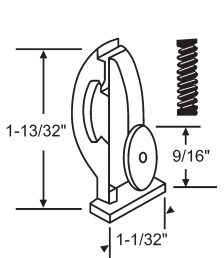

## SHOWER DOOR ROLLERS

Part #	Dia.	Wide	Hub
900-18675	5/8"	1/4"	13/32"

Steel Hub, Hex End, Flat Plastic Wheel

Part #	Dia.	Wide	Hub
21-50-2	3/4"	1/4"	3/8"

Nylon  
Pack of two with screws

Part #	Dia.	Wide	Hub
21-51-2	3/4"	1/4"	3/8"

Nylon  
Pack of two with screws

**1081P**

Part #	Dia.	Wide	Hub
21-66-2	7/8"	1/4"	3/8"

Nylon  
Pack of two with screws

Part #	Dia.	Wide	Hub
21-52-2	7/8"	5/16"	3/8"

Nylon  
Pack of two with screws

## ROLLER ASSEMBLIES

Part #	Dia.	Wide	Hub
21-53	1-1/16"	7/32"	9/32"

Nylon  
21-53S for Screw Only.

Part #	Dia.	Wide	Hub
21-69BR	1"	1/4"	3/8"

Celcon  
8-32 Thread

**21-63**  
Nylon  
**TUBMASTER**

**21-64**  
Shower Door Roller with Bracket Nylon  
**TUBMASTER**

**21-60**  
Shower Roller. 1 Wheel Nylon

**21-59**  
Shower Door Roller Nylon