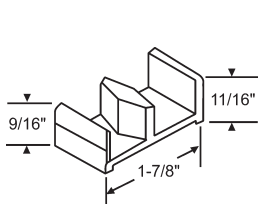

## SHOWER DOOR ROLLERS

Part #	Dia.	Wide	Hub
900-18675	5/8"	1/4"	13/32"

Steel Hub, Hex End, Flat Plastic Wheel

Part #	Dia.	Wide	Hub
21-50-2	3/4"	1/4"	3/8"

Nylon  
Pack of two with screws

Part #	Dia.	Wide	Hub
21-51-2	3/4"	1/4"	3/8"

## ADJUSTING ROLLER ASSEMBLIES

**21-62**  
Shower Door Roller Nylon w/Aluminum Bracket

Part #	Roller	Handed
21-57	21-50	Shown
21-58	21-51	Opposite

No Longer Available  
Use: 21-57NS and 21-58NS

Part #	Roller
21-57NS	21-50
21-58NS	21-51

**21-54**  
Door Roller with Bracket

**21-56**  
Door Roller with Bracket Roller Only 21-50

## LATCH

**22-54**  
Stainless Steel Housing

**22-50**  
Nylon

**22-51**  
Nylon

**900-6426**  
Open Track Guide

**900-17327**