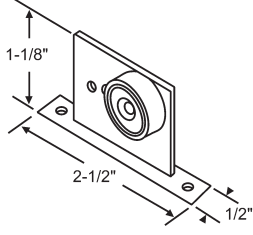

## SHOWER DOOR ROLLERS

Part #	Dia.	Wide	Hub
900-18675	5/8"	1/4"	13/32"

Steel Hub, Hex End, Flat Plastic Wheel

Part #	Dia.	Wide	Hub
21-50-2	3/4"	1/4"	3/8"

Nylon  
Pack of two with screws

Part #	Dia.	Wide	Hub
21-51-2	3/4"	1/4"	3/8"

## ROLLER ASSEMBLIES

Part #	Dia.	Wide	Hub
21-53	1-1/16"	7/32"	9/32"

Nylon  
21-53S for Screw Only.

Part #	Dia.	Wide	Hub
21-69BR	1"	1/4"	3/8"

Celcon  
8-32 Thread

**21-63**  
Nylon  
**TUBMASTER**

**21-64**  
Shower Door Roller with Bracket Nylon  
**TUBMASTER**

## ADJUSTING ROLLER ASSEMBLIES

**21-62**  
Shower Door Roller Nylon w/Aluminum Bracket

Part #	Roller	Handed
21-57	21-50	Shown
21-58	21-51	Opposite

No Longer Available  
Use: 21-57NS and 21-58NS

Part #	Roller
21-57NS	21-50
21-58NS	21-51

**21-54**  
Door Roller with Bracket

**21-56**  
Door Roller with Bracket Roller Only 21-50