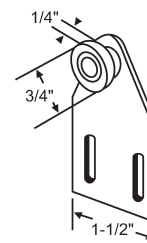

21-56
Door Roller with Bracket Roller Only 21-50