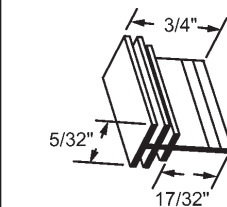

**22-67P**  
Chrome

SHOWER DOOR HANDLES

SHOWER DOOR ACCESSORIES

**22-67PA**  
Shower Door Handle Set  
Chrome Plated with Screws.  
Complete Bracket Assembly

**900-9079**  
Chrome

**900-10496**  
Chrome

Part #	Length
22-114	7" x 7"
22-115	7" x 9"

Splash Guard. White. Self  
Adhesive Backing

**900-6060**  
Adjusting Bracket

**22-52**  
Shower Door Seal  
Gray. 36" Long

**22-103**  
1-1/8" Shower Door Sweep

**900-15993**  
36" Shower Door Sweep  
Used on Hinged Shower Doors  
Gray Vinyl