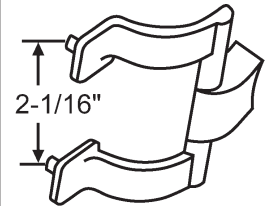

22-83
Chrome Handle
with Towel Bar Insert