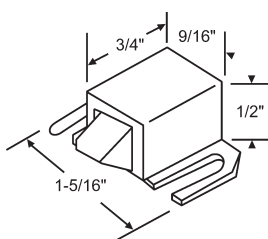

LATCH

22-54
Stainless Steel Housing