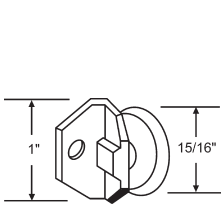

## SHOWER DOOR ROLLERS

Part #	Dia.	Wide	Hub
900-18675	5/8"	1/4"	13/32"

Steel Hub, Hex End, Flat Plastic Wheel

Part #	Dia.	Wide	Hub
21-50-2	3/4"	1/4"	3/8"

Nylon  
Pack of two with screws

Part #	Dia.	Wide	Hub
21-51-2	3/4"	1/4"	3/8"

Nylon  
Pack of two with screws

**1081P**

Part #	Dia.	Wide	Hub
21-66-2	7/8"	1/4"	3/8"

Nylon  
Pack of two with screws

Part #	Dia.	Wide	Hub
21-52-2	7/8"	5/16"	3/8"

Nylon  
Pack of two with screws

## ROLLER ASSEMBLIES

Part #	Dia.	Wide	Hub
21-53	1-1/16"	7/32"	9/32"

Nylon  
21-53S for Screw Only.

Part #	Dia.	Wide	Hub
21-69BR	1"	1/4"	3/8"

Celcon  
8-32 Thread

**21-63**  
Nylon  
**TUBMASTER**

**21-64**  
Shower Door Roller with Bracket Nylon  
**TUBMASTER**

**21-60**  
Shower Roller. 1 Wheel Nylon

**21-59**  
Shower Door Roller Nylon