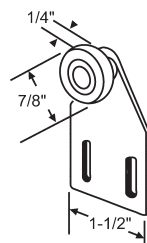

## SHOWER DOOR ROLLERS

Part #	Dia.	Wide	Hub
900-18675	5/8"	1/4"	13/32"

Steel Hub, Hex End, Flat Plastic Wheel

Part #	Dia.	Wide	Hub
21-50-2	3/4"	1/4"	3/8"

Nylon  
Pack of two with screws

Part #	Dia.	Wide	Hub
21-51-2	3/4"	1/4"	3/8"

Nylon  
Pack of two with screws

**1081P**

Part #	Dia.	Wide	Hub
21-66-2	7/8"	1/4"	3/8"

Nylon  
Pack of two with screws

Part #	Dia.	Wide	Hub
21-52-2	7/8"	5/16"	3/8"

Nylon  
Pack of two with screws

## ROLLER ASSEMBLIES

Part #	Dia.	Wide	Hub
21-53	1-1/16"	7/32"	9/32"

Nylon  
21-53S for Screw Only.

Part #	Dia.	Wide	Hub
21-69BR	1"	1/4"	3/8"

Celcon  
8-32 Thread

**21-63**  
Nylon  
**TUBMASTER**

**21-64**  
Shower Door Roller with Bracket Nylon  
**TUBMASTER**

## ADJUSTING ROLLER ASSEMBLIES

**21-62**  
Shower Door Roller Nylon w/Aluminum Bracket

Part #	Roller	Handed
21-57	21-50	Shown
21-58	21-51	Opposite

No Longer Available  
Use: 21-57NS and 21-58NS

Part #	Roller
21-57NS	21-50
21-58NS	21-51