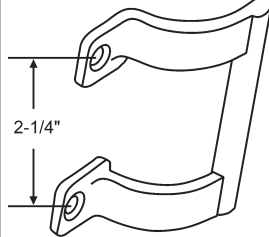

## LATCH

**22-54**  
Stainless Steel Housing

**22-50**  
Nylon

**22-51**  
Nylon

**900-6426**  
Open Track Guide

**900-17327**

Part #	A	B	Finish
16-105	3/8"	15/16"	Gray
16-107	7/32"	3/4"	White
22-65	1/4"	3/4"	Clear

**22-83**  
Chrome Handle  
with Towel Bar Insert

**900-10709**  
Chrome

**22-67**  
Chrome  
No Longer Available.  
Use: 22-67PA

**22-67P**  
Chrome

SHOWER DOOR HANDLES

SHOWER DOOR ACCESSORIES

**22-67PA**  
Shower Door Handle Set  
Chrome Plated with Screws.  
Complete Bracket Assembly

**900-9079**  
Chrome

**900-10496**  
Chrome

Part #	Length
22-114	7" x 7"
22-115	7" x 9"