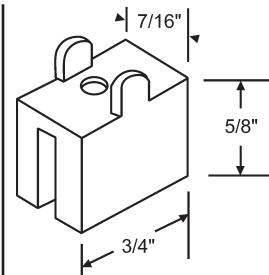

## SHOWER DOOR ROLLERS

Part #	Dia.	Wide	Hub
900-18675	5/8"	1/4"	13/32"

Steel Hub, Hex End, Flat Plastic Wheel

Part #	Dia.	Wide	Hub
21-50-2	3/4"	1/4"	3/8"

Nylon  
Pack of two with screws

Part #	Dia.	Wide	Hub
21-51-2	3/4"	1/4"	3/8"

## ROLLER ASSEMBLIES

Part #	Dia.	Wide	Hub
21-53	1-1/16"	7/32"	9/32"

Nylon  
21-53S for Screw Only.

Part #	Dia.	Wide	Hub
21-69BR	1"	1/4"	3/8"

Celcon  
8-32 Thread

**21-63**  
Nylon  
**TUBMASTER**

**21-64**  
Shower Door Roller with Bracket Nylon  
**TUBMASTER**

**22-67P**  
Chrome

SHOWER DOOR HANDLES

SHOWER DOOR ACCESSORIES

**22-67PA**  
Shower Door Handle Set  
Chrome Plated with Screws.  
Complete Bracket Assembly

**900-9079**  
Chrome

**900-10496**  
Chrome

Part #	Length
22-114	7" x 7"
22-115	7" x 9"

Splash Guard. White. Self  
Adhesive Backing

**900-6060**  
Adjusting Bracket

**22-52**  
Shower Door Seal  
Gray. 36" Long

**22-103**  
1-1/8" Shower Door Sweep

**900-15993**  
36" Shower Door Sweep  
Used on Hinged Shower Doors  
Gray Vinyl