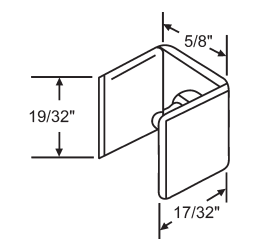

## SHOWER DOOR ROLLERS

Part #	Dia.	Wide	Hub
900-18675	5/8"	1/4"	13/32"

Steel Hub, Hex End, Flat Plastic Wheel

Part #	Dia.	Wide	Hub
21-50-2	3/4"	1/4"	3/8"

Nylon  
Pack of two with screws

Part #	Dia.	Wide	Hub
21-51-2	3/4"	1/4"	3/8"

## ADJUSTING ROLLER ASSEMBLIES

**21-62**  
Shower Door Roller Nylon w/Aluminum Bracket

Part #	Roller	Handed
21-57	21-50	Shown
21-58	21-51	Opposite

No Longer Available  
Use: 21-57NS and 21-58NS

Part #	Roller
21-57NS	21-50
21-58NS	21-51

**21-54**  
Door Roller with Bracket

**21-56**  
Door Roller with Bracket Roller Only 21-50

## LATCH

**22-54**  
Stainless Steel Housing

**22-50**  
Nylon

**22-51**  
Nylon

**900-6426**  
Open Track Guide

**900-17327**