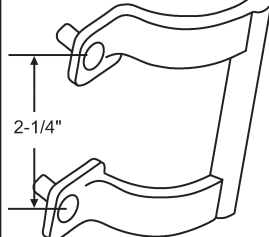

## LATCH

**22-54**  
Stainless Steel Housing

**22-50**  
Nylon

**22-51**  
Nylon

**900-6426**  
Open Track Guide

**900-17327**

Part #	A	B	Finish
16-105	3/8"	15/16"	Gray
16-107	7/32"	3/4"	White
22-65	1/4"	3/4"	Clear

**22-83**  
Chrome Handle  
with Towel Bar Insert

**900-10709**  
Chrome

**22-67**  
Chrome  
No Longer Available.  
Use: 22-67PA

**22-67P**  
Chrome

SHOWER DOOR HANDLES

SHOWER DOOR ACCESSORIES

**22-67PA**  
Shower Door Handle Set  
Chrome Plated with Screws.  
Complete Bracket Assembly

**900-9079**  
Chrome

**900-10496**  
Chrome

Part #	Length
22-114	7" x 7"
22-115	7" x 9"

Splash Guard. White. Self  
Adhesive Backing

**900-6060**  
Adjusting Bracket

**22-52**  
Shower Door Seal  
Gray. 36" Long

**22-103**  
1-1/8" Shower Door Sweep

**900-15993**  
36" Shower Door Sweep  
Used on Hinged Shower Doors  
Gray Vinyl