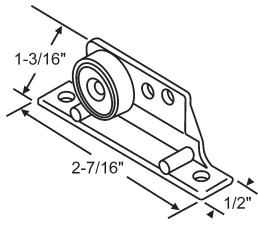

Part #	Roller	Handed
21-57	21-50	Shown
21-58	21-51	Opposite

No Longer Available
Use: 21-57NS and 21-58NS