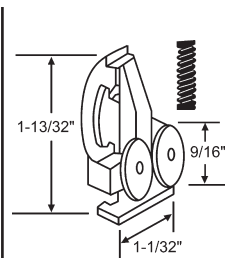

## SHOWER DOOR ROLLERS

Part #	Dia.	Wide	Hub
900-18675	5/8"	1/4"	13/32"

Steel Hub, Hex End, Flat Plastic Wheel

Part #	Dia.	Wide	Hub
21-50-2	3/4"	1/4"	3/8"

Nylon  
Pack of two with screws

Part #	Dia.	Wide	Hub
21-51-2	3/4"	1/4"	3/8"

Nylon  
Pack of two with screws

**1081P**

Part #	Dia.	Wide	Hub
21-66-2	7/8"	1/4"	3/8"

Nylon  
Pack of two with screws

Part #	Dia.	Wide	Hub
21-52-2	7/8"	5/16"	3/8"

Nylon  
Pack of two with screws

## ROLLER ASSEMBLIES

Part #	Dia.	Wide	Hub
21-53	1-1/16"	7/32"	9/32"

Nylon  
21-53S for Screw Only.

Part #	Dia.	Wide	Hub
21-69BR	1"	1/4"	3/8"

Celcon  
8-32 Thread

**21-63**  
Nylon  
**TUBMASTER**

**21-64**  
Shower Door Roller with Bracket Nylon  
**TUBMASTER**

**21-60**  
Shower Roller. 1 Wheel Nylon

**21-59**  
Shower Door Roller Nylon