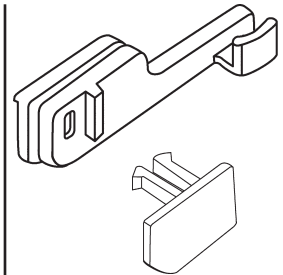

**22-67P**  
Chrome

SHOWER DOOR HANDLES

SHOWER DOOR ACCESSORIES

**22-67PA**  
Shower Door Handle Set  
Chrome Plated with Screws.  
Complete Bracket Assembly

**900-9079**  
Chrome

**900-10496**  
Chrome

Part #	Length
22-114	7" x 7"
22-115	7" x 9"

Splash Guard. White. Self  
Adhesive Backing

**900-6060**  
Adjusting Bracket

**22-52**  
Shower Door Seal  
Gray. 36" Long

**22-103**  
1-1/8" Shower Door Sweep

**900-15993**  
36" Shower Door Sweep  
Used on Hinged Shower Doors  
Gray Vinyl

**22-60**  
Hinge Guide

**22-71A**  
Slide Guide with Pin