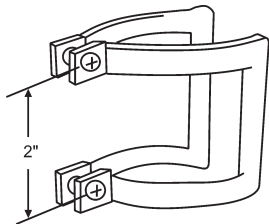

## LATCH

**22-54**  
Stainless Steel Housing

**22-50**  
Nylon

**22-51**  
Nylon

**900-6426**  
Open Track Guide

**900-17327**

Part #	A	B	Finish
16-105	3/8"	15/16"	Gray
16-107	7/32"	3/4"	White
22-65	1/4"	3/4"	Clear

**22-83**  
Chrome Handle  
with Towel Bar Insert

**900-10709**  
Chrome

**22-67**  
Chrome  
No Longer Available.  
Use: 22-67PA

**22-67P**  
Chrome

SHOWER DOOR HANDLES

SHOWER DOOR ACCESSORIES

**22-67PA**  
Shower Door Handle Set  
Chrome Plated with Screws.  
Complete Bracket Assembly

**900-9079**  
Chrome

**900-10496**  
Chrome

Part #	Length
22-114	7" x 7"
22-115	7" x 9"