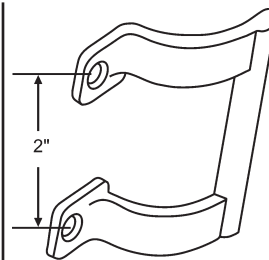

## SHOWER DOOR ROLLERS

Part #	Dia.	Wide	Hub
900-18675	5/8"	1/4"	13/32"

Steel Hub, Hex End, Flat Plastic Wheel

Part #	Dia.	Wide	Hub
21-50-2	3/4"	1/4"	3/8"

Nylon  
Pack of two with screws

Part #	Dia.	Wide	Hub
21-51-2	3/4"	1/4"	3/8"

## LATCH

**22-54**  
Stainless Steel Housing

**22-50**  
Nylon

**22-51**  
Nylon

**900-6426**  
Open Track Guide

**900-17327**

## SHOWER DOOR GUIDES

SHOWER DOOR GUIDES

**22-113**  
White Nylon  
**KELLER**

**900-17497**

**22-141**  
White Nylon  
**PETERSON**

**900-10563**

**22-203**  
Bottom Guide  
Nylon

BUMPERS

Part #	A	B	Finish
16-105	3/8"	15/16"	Gray
16-107	7/32"	3/4"	White
22-65	1/4"	3/4"	Clear

**22-83**  
Chrome Handle  
with Towel Bar Insert

**900-10709**  
Chrome

**22-67**  
Chrome  
No Longer Available.  
Use: 22-67PA