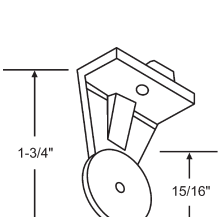

## SHOWER DOOR ROLLERS

Part #	Dia.	Wide	Hub
900-18675	5/8"	1/4"	13/32"

Steel Hub, Hex End, Flat Plastic Wheel

Part #	Dia.	Wide	Hub
21-50-2	3/4"	1/4"	3/8"

Nylon  
Pack of two with screws

Part #	Dia.	Wide	Hub
21-51-2	3/4"	1/4"	3/8"

Nylon  
Pack of two with screws

**1081P**

Part #	Dia.	Wide	Hub
21-66-2	7/8"	1/4"	3/8"

Nylon  
Pack of two with screws

Part #	Dia.	Wide	Hub
21-52-2	7/8"	5/16"	3/8"

Nylon  
Pack of two with screws

## ROLLER ASSEMBLIES

Part #	Dia.	Wide	Hub
21-53	1-1/16"	7/32"	9/32"

Nylon  
21-53S for Screw Only.

Part #	Dia.	Wide	Hub
21-69BR	1"	1/4"	3/8"

Celcon  
8-32 Thread

**21-63**  
Nylon  
**TUBMASTER**

**21-64**  
Shower Door Roller with Bracket Nylon  
**TUBMASTER**

**21-60**  
Shower Roller. 1 Wheel Nylon

**21-59**  
Shower Door Roller Nylon