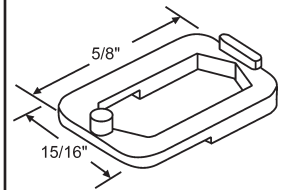

**22-67P**  
Chrome

SHOWER DOOR HANDLES

SHOWER DOOR ACCESSORIES

**22-67PA**  
Shower Door Handle Set  
Chrome Plated with Screws.  
Complete Bracket Assembly

**900-9079**  
Chrome

**900-10496**  
Chrome

Part #	Length
22-114	7" x 7"
22-115	7" x 9"

Splash Guard. White. Self  
Adhesive Backing

**900-6060**  
Adjusting Bracket

**22-52**  
Shower Door Seal  
Gray. 36" Long

**22-103**  
1-1/8" Shower Door Sweep

**900-15993**  
36" Shower Door Sweep  
Used on Hinged Shower Doors  
Gray Vinyl