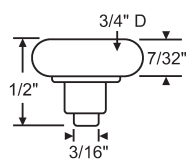

## SHOWER DOOR ROLLERS

Part #	Dia.	Wide	Hub
900-18675	5/8"	1/4"	13/32"

Steel Hub, Hex End, Flat Plastic Wheel

Part #	Dia.	Wide	Hub
21-50-2	3/4"	1/4"	3/8"

Nylon  
Pack of two with screws

Part #	Dia.	Wide	Hub
21-51-2	3/4"	1/4"	3/8"

Nylon  
Pack of two with screws

**1081P**

Part #	Dia.	Wide	Hub
21-66-2	7/8"	1/4"	3/8"

Nylon  
Pack of two with screws

Part #	Dia.	Wide	Hub
21-52-2	7/8"	5/16"	3/8"

Nylon  
Pack of two with screws

## ROLLER ASSEMBLIES

Part #	Dia.	Wide	Hub
21-53	1-1/16"	7/32"	9/32"

Nylon  
21-53S for Screw Only.

Part #	Dia.	Wide	Hub
21-69BR	1"	1/4"	3/8"

Celcon  
8-32 Thread

**21-63**  
Nylon  
**TUBMASTER**

**21-64**  
Shower Door Roller with Bracket Nylon  
**TUBMASTER**

**22-67P**  
Chrome

SHOWER DOOR HANDLES

SHOWER DOOR ACCESSORIES

**22-67PA**  
Shower Door Handle Set  
Chrome Plated with Screws.  
Complete Bracket Assembly

**900-9079**  
Chrome

**900-10496**  
Chrome

Part #	Length
22-114	7" x 7"
22-115	7" x 9"