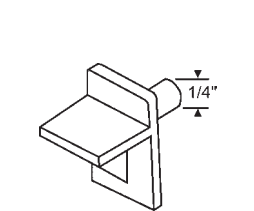

LATCH AND CATCH