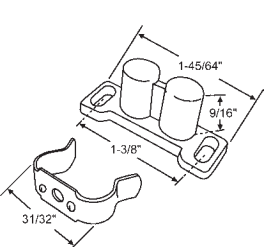

900-17778
Roller Bracket

900-11808RH
Roller

900-11808LH
Roller

Part #	Description
45-103	22-7/16" Complete Track Set Galvanized

DRAWER INSERTS

Part#	"A"	"C"	# Stamped on part	Carton Qty.
45-89	14-5/8"	4"	TP-154	8
45-90	20-1/2"	4"	214-24	8
45-91	11-3/4"	4"	TP-124	16
45-93	17-1/2"	4"	TP-184	10
45-94	8-3/4"	4"	TP-94	24
45-95	11-3/4"	8"	128-15	12

White. For 1/2" Shelf

900-10820
Shelf Support

45-99
Shelf Support
Plastic

LATCH AND CATCH

45-100
Shelf Support

45-216
Heavy Duty Double Roller, RV
Cabinet Catch. Antique Copper

900-6698
Cabinet Catch
Zinc Nickel Plated

900-10756
Solid Plastic White Barrel Catch

900-9130
Roller Catch
Zinc Nickel Plated

LATCH AND CATCH

45-227
Solid Brass Ball Catch

900-6695
Tan Plastic High Power Magnetic Catch with Flat Plate

900-11343
Tan Plastic High Power Magnetic Catch with Angle Plate