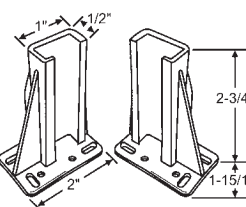

45-23
Drawer Mounting Bracket

900-11843

45-16
Drawer Bracket

45-26
Drawer Bracket

SOCKETS

ROLLERS

45-582
Rear Mounting Bracket Set
White Plastic

45-203
Adjustable Rear Mount Drawer
Slide Socket Set

45-229
Rear Mount Drawer
Slide Socket Set

45-98
Drawer Roller with Axle

45-19
Cabinet Roller
AJAX

900-17778
Roller Bracket
No Longer Available.
Use: 900-17778NS

900-17778NS
Roller Bracket. New Style

45-24
Drawer Roller. Nylon Roller