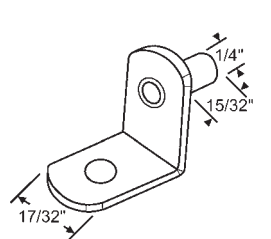

45-99
Shelf Support
Plastic

900-10820
Shelf Support