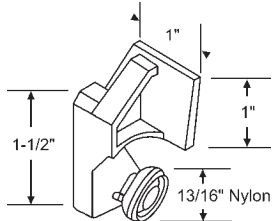

900-17778
Roller Bracket

900-11808RH
Roller

900-11808LH
Roller

Part #	Description
45-103	22-7/16" Complete Track Set Galvanized

DRAWER INSERTS

Part#	"A"	"C"	# Stamped on part	Carton Qty.
45-89	14-5/8"	4"	TP-154	8
45-90	20-1/2"	4"	214-24	8
45-91	11-3/4"	4"	TP-124	16
45-93	17-1/2"	4"	TP-184	10
45-94	8-3/4"	4"	TP-94	24
45-95	11-3/4"	8"	128-15	12

45-23
Drawer Mounting Bracket

900-11843

45-16
Drawer Bracket

45-26
Drawer Bracket

SOCKETS

ROLLERS

45-582
Rear Mounting Bracket Set
White Plastic

45-203
Adjustable Rear Mount Drawer
Slide Socket Set

45-229
Rear Mount Drawer
Slide Socket Set

45-98
Drawer Roller with Axle

45-19
Cabinet Roller
AJAX

900-17778
Roller Bracket
No Longer Available.
Use: 900-17778NS

900-17778NS
Roller Bracket. New Style

45-24
Drawer Roller. Nylon Roller