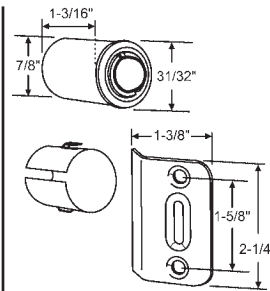

900-17778
Roller Bracket

900-11808RH
Roller

900-11808LH
Roller

Part #	Description
45-103	22-7/16" Complete Track Set Galvanized

DRAWER INSERTS

Part#	"A"	"C"	# Stamped on part	Carton Qty.
45-89	14-5/8"	4"	TP-154	8
45-90	20-1/2"	4"	214-24	8
45-91	11-3/4"	4"	TP-124	16
45-93	17-1/2"	4"	TP-184	10
45-94	8-3/4"	4"	TP-94	24
45-95	11-3/4"	8"	128-15	12

900-10756
Solid Plastic White Barrel Catch

900-9130
Roller Catch
Zinc Nickel Plated

LATCH AND CATCH

45-227
Solid Brass Ball Catch

900-6695
Tan Plastic High Power Magnetic Catch with Flat Plate

900-11343
Tan Plastic High Power Magnetic Catch with Angle Plate

45-194
Brown Plastic Magnetic Cabinet Door Catch with Flat Plate

45-239
Black Magnetic Touch Latch

HANDLES AND KNOBS

45-130
Roller Catch and Strike
Zinc Nickel Plated

45-245
Black Self Aligning Catch

900-10858R
Ball Catch and Strike
with Rounded Corners
Brass Plated

900-10858DI
Drive In Bullet Ball Catch with
Adjustable Tension Ball.
Brass Plated

8-471
1-1/8" Knob
Polished Brass

CABINET PULLS

8-470
1-1/4" Knob
Polished Brass

8-482
1-1/4" Knob
Satin Nickel Finish

Part #	Finish
45-354PC	Polished Chrome
45-354BRS	Polished Brass
45-354SNK	Satin Nickel
45-354SCH	Satin Chrome