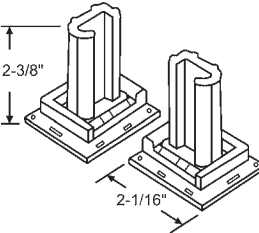

45-23
Drawer Mounting Bracket

900-11843

45-16
Drawer Bracket

45-26
Drawer Bracket

SOCKETS

ROLLERS

45-582
Rear Mounting Bracket Set
White Plastic

45-203
Adjustable Rear Mount Drawer
Slide Socket Set