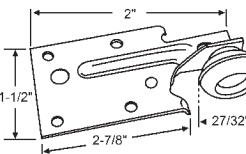

45-229
Rear Mount Drawer
Slide Socket Set

45-98
Drawer Roller with Axle

45-19
Cabinet Roller
AJAX

900-17778
Roller Bracket
No Longer Available.
Use: 900-17778NS

900-17778NS
Roller Bracket. New Style

45-24
Drawer Roller. Nylon Roller