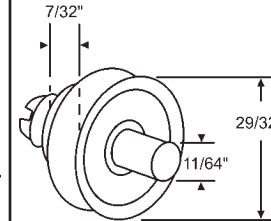

900-17778
Roller Bracket

900-11808RH
Roller

900-11808LH
Roller

Part #	Description
45-103	22-7/16" Complete Track Set Galvanized

DRAWER INSERTS

Part#	"A"	"C"	# Stamped on part	Carton Qty.
45-89	14-5/8"	4"	TP-154	8
45-90	20-1/2"	4"	214-24	8
45-91	11-3/4"	4"	TP-124	16
45-93	17-1/2"	4"	TP-184	10
45-94	8-3/4"	4"	TP-94	24
45-95	11-3/4"	8"	128-15	12

45-23
Drawer Mounting Bracket

900-11843

45-16
Drawer Bracket

45-26
Drawer Bracket

SOCKETS

ROLLERS

45-582
Rear Mounting Bracket Set
White Plastic

45-203
Adjustable Rear Mount Drawer
Slide Socket Set

45-229
Rear Mount Drawer
Slide Socket Set

45-98
Drawer Roller with Axle

45-19
Cabinet Roller
AJAX

900-17778
Roller Bracket
No Longer Available.
Use: 900-17778NS

900-17778NS
Roller Bracket. New Style

45-24
Drawer Roller. Nylon Roller