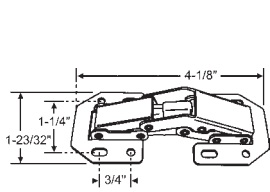

ROLLERS

HINGES

45-25

Part #	Finish
900-8910AB	Antique Brass

Pair with Screws and Pads

Part #	Finish
45-235PB	Polished Brass
45-235AB	Antique Brass

Flush Mount, Free Swinging Hinge

Part #	Finish
45-236PB	Polished Brass
45-236AB	Antique Brass

Flush Mount Self-Closing Hinge

Part #	Finish
45-237PB	Polished Brass
45-237AB	Antique Brass

Offset Self-Closing Hinge

MINI DOOR STRUTS

BUMPERS

CABINET SHELF SUPPORTS AND BRACKETS

Part #	Finish
45-207	Satin Nickel
45-206	Antique English

Mini Door Strut, Steel

Part #	A
45-101W	1/2"
45-459W	5/8"
45-460W	3/4"

White. For 1/2" Shelf

LATCH AND CATCH