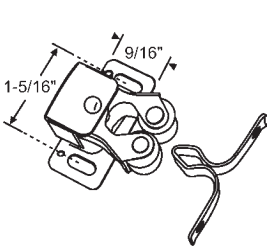

900-17778
Roller Bracket

900-11808RH
Roller

900-11808LH
Roller

Part #	Description
45-103	22-7/16" Complete Track Set Galvanized

DRAWER INSERTS

Part#	"A"	"C"	# Stamped on part	Carton Qty.
45-89	14-5/8"	4"	TP-154	8
45-90	20-1/2"	4"	214-24	8
45-91	11-3/4"	4"	TP-124	16
45-93	17-1/2"	4"	TP-184	10
45-94	8-3/4"	4"	TP-94	24
45-95	11-3/4"	8"	128-15	12

White. For 1/2" Shelf

900-10820
Shelf Support

45-99
Shelf Support
Plastic

LATCH AND CATCH

45-100
Shelf Support

45-216
Heavy Duty Double Roller, RV
Cabinet Catch. Antique Copper

900-6698
Cabinet Catch
Zinc Nickel Plated

900-10756
Solid Plastic White Barrel Catch

900-9130
Roller Catch
Zinc Nickel Plated

LATCH AND CATCH

45-227
Solid Brass Ball Catch

900-6695
Tan Plastic High Power Magnetic Catch with Flat Plate

900-11343
Tan Plastic High Power Magnetic Catch with Angle Plate