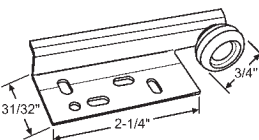

45-229
Rear Mount Drawer
Slide Socket Set

45-98
Drawer Roller with Axle

45-19
Cabinet Roller
AJAX

900-17778
Roller Bracket
No Longer Available.
Use: 900-17778NS

900-17778NS
Roller Bracket. New Style

45-24
Drawer Roller. Nylon Roller