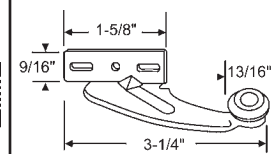

45-229
Rear Mount Drawer
Slide Socket Set

45-98
Drawer Roller with Axle

45-19
Cabinet Roller
AJAX

900-17778
Roller Bracket
No Longer Available.
Use: 900-17778NS

900-17778NS
Roller Bracket. New Style

45-24
Drawer Roller. Nylon Roller