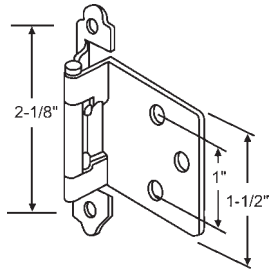

900-17778
Roller Bracket

900-11808RH
Roller

900-11808LH
Roller

Part #	Description
45-103	22-7/16" Complete Track Set Galvanized

DRAWER INSERTS

Part#	"A"	"C"	# Stamped on part	Carton Qty.
45-89	14-5/8"	4"	TP-154	8
45-90	20-1/2"	4"	214-24	8
45-91	11-3/4"	4"	TP-124	16
45-93	17-1/2"	4"	TP-184	10
45-94	8-3/4"	4"	TP-94	24
45-95	11-3/4"	8"	128-15	12

45-229
Rear Mount Drawer
Slide Socket Set

45-98
Drawer Roller with Axle

45-19
Cabinet Roller
AJAX

900-17778
Roller Bracket
No Longer Available.
Use: 900-17778NS

900-17778NS
Roller Bracket. New Style

45-24
Drawer Roller. Nylon Roller

45-18

45-17-2
Sold & Bagged in Pairs

ROLLERS

HINGES

45-25

Part #	Finish
900-8910AB	Antique Brass

Pair with Screws and Pads

Part #	Finish
45-235PB	Polished Brass
45-235AB	Antique Brass