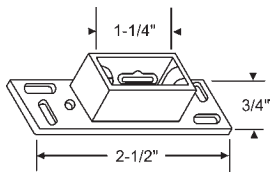

45-14
Drawer guide Old KD-14

DRAWER GUIDES AND BRACKETS

45-7
Drawer guide
Old KD-07

900-9936
Drawer guide

45-52
Drawer Guide
Nylon

45-10
Drawer Guide

Part #	Hand
900-11808LH	LH
900-11808RH	RH

45-9
Drawer Mounting Bracket