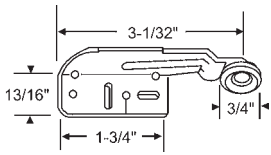

ROLLERS

HINGES

45-25