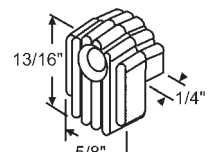

900-9137
Ribbed Mirror Clip
without Screws

MIRROR HARDWARE