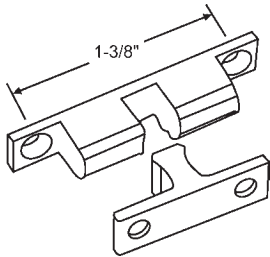

900-17778
Roller Bracket

900-11808RH
Roller

900-11808LH
Roller

Part #	Description
45-103	22-7/16" Complete Track Set Galvanized

DRAWER INSERTS

Part#	"A"	"C"	# Stamped on part	Carton Qty.
45-89	14-5/8"	4"	TP-154	8
45-90	20-1/2"	4"	214-24	8
45-91	11-3/4"	4"	TP-124	16
45-93	17-1/2"	4"	TP-184	10
45-94	8-3/4"	4"	TP-94	24
45-95	11-3/4"	8"	128-15	12

White. For 1/2" Shelf

900-10820
Shelf Support

45-99
Shelf Support
Plastic

LATCH AND CATCH

45-100
Shelf Support

45-216
Heavy Duty Double Roller, RV
Cabinet Catch. Antique Copper

900-6698
Cabinet Catch
Zinc Nickel Plated

900-10756
Solid Plastic White Barrel Catch

900-9130
Roller Catch
Zinc Nickel Plated

LATCH AND CATCH

45-227
Solid Brass Ball Catch

900-6695
Tan Plastic High Power Magnetic Catch with Flat Plate

900-11343
Tan Plastic High Power Magnetic Catch with Angle Plate