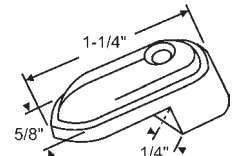

900-13119
Teardrop Mirror Clip with Screws