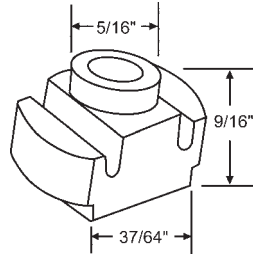

900-9936
Drawer guide