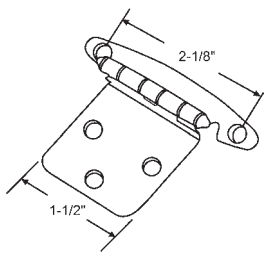

900-17778
Roller Bracket

900-11808RH
Roller

900-11808LH
Roller

Part #	Description
45-103	22-7/16" Complete Track Set Galvanized

DRAWER INSERTS

Part#	"A"	"C"	# Stamped on part	Carton Qty.
45-89	14-5/8"	4"	TP-154	8
45-90	20-1/2"	4"	214-24	8
45-91	11-3/4"	4"	TP-124	16
45-93	17-1/2"	4"	TP-184	10
45-94	8-3/4"	4"	TP-94	24
45-95	11-3/4"	8"	128-15	12

45-18

45-17-2
Sold & Bagged in Pairs

ROLLERS

HINGES

45-25

Part #	Finish
900-8910AB	Antique Brass

Pair with Screws and Pads

Part #	Finish
45-235PB	Polished Brass
45-235AB	Antique Brass