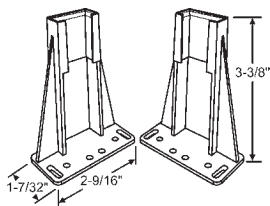

45-23
Drawer Mounting Bracket

900-11843

45-16
Drawer Bracket

45-26
Drawer Bracket

SOCKETS

ROLLERS

45-582
Rear Mounting Bracket Set
White Plastic

45-203
Adjustable Rear Mount Drawer
Slide Socket Set

45-229
Rear Mount Drawer
Slide Socket Set

45-98
Drawer Roller with Axle

45-19
Cabinet Roller
AJAX

900-17778
Roller Bracket
No Longer Available.
Use: 900-17778NS

900-17778NS
Roller Bracket. New Style

45-24
Drawer Roller. Nylon Roller