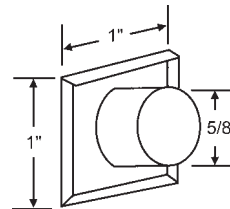

900-16236
Adhesive Backed Mirror Pull
Acrylic