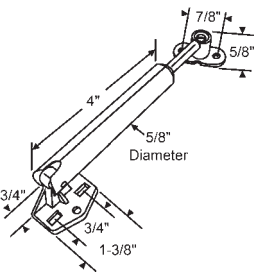

900-17778
Roller Bracket

900-11808RH
Roller

900-11808LH
Roller

Part #	Description
45-103	22-7/16" Complete Track Set Galvanized

DRAWER INSERTS

Part#	"A"	"C"	# Stamped on part	Carton Qty.
45-89	14-5/8"	4"	TP-154	8
45-90	20-1/2"	4"	214-24	8
45-91	11-3/4"	4"	TP-124	16
45-93	17-1/2"	4"	TP-184	10
45-94	8-3/4"	4"	TP-94	24
45-95	11-3/4"	8"	128-15	12

MINI DOOR STRUTS

8-356
Polished Brass 3 Leaf

45-225
Nickel Finish Self-Closing Hinge
4 way Adjustable, 90° Opening

45-230
Polished Chrome #5 Knife Hinge

45-422
Concealed Hinge
1/2" Overlay

45-208
Black Mini Door Strut, Nylon