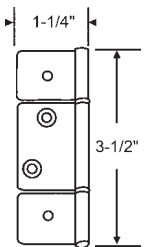

8-356
Polished Brass 3 Leaf