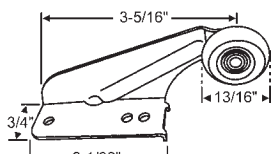

45-17-2
Sold & Bagged in Pairs