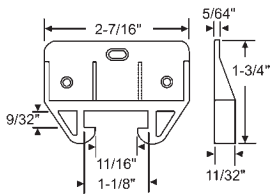

DRAWER GUIDES AND BRACKETS

45-7
Drawer guide
Old KD-07