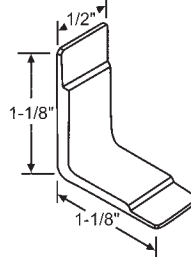

900-17778
Roller Bracket

900-11808RH
Roller

900-11808LH
Roller

Part #	Description
45-103	22-7/16" Complete Track Set Galvanized

DRAWER INSERTS

Part#	"A"	"C"	# Stamped on part	Carton Qty.
45-89	14-5/8"	4"	TP-154	8
45-90	20-1/2"	4"	214-24	8
45-91	11-3/4"	4"	TP-124	16
45-93	17-1/2"	4"	TP-184	10
45-94	8-3/4"	4"	TP-94	24
45-95	11-3/4"	8"	128-15	12

45-14
Drawer guide Old KD-14

DRAWER GUIDES AND BRACKETS

45-7
Drawer guide
Old KD-07

900-9936
Drawer guide

45-52
Drawer Guide
Nylon

45-10
Drawer Guide

Part #	Hand
900-11808LH	LH
900-11808RH	RH

45-9
Drawer Mounting Bracket