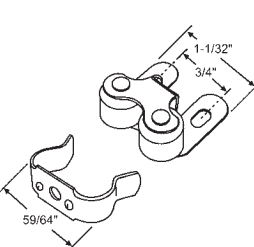

900-17778
Roller Bracket

900-11808RH
Roller

900-11808LH
Roller

Part #	Description
45-103	22-7/16" Complete Track Set Galvanized

DRAWER INSERTS

Part#	"A"	"C"	# Stamped on part	Carton Qty.
45-89	14-5/8"	4"	TP-154	8
45-90	20-1/2"	4"	214-24	8
45-91	11-3/4"	4"	TP-124	16
45-93	17-1/2"	4"	TP-184	10
45-94	8-3/4"	4"	TP-94	24
45-95	11-3/4"	8"	128-15	12

White. For 1/2" Shelf

900-10820
Shelf Support

45-99
Shelf Support
Plastic

LATCH AND CATCH

45-100
Shelf Support

45-216
Heavy Duty Double Roller, RV
Cabinet Catch. Antique Copper

900-6698
Cabinet Catch
Zinc Nickel Plated

900-10756
Solid Plastic White Barrel Catch

900-9130
Roller Catch
Zinc Nickel Plated

LATCH AND CATCH

45-227
Solid Brass Ball Catch

900-6695
Tan Plastic High Power Magnetic Catch with Flat Plate

900-11343
Tan Plastic High Power Magnetic Catch with Angle Plate