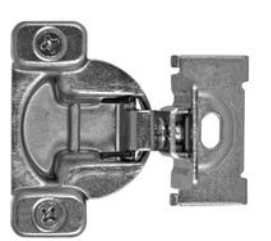

Flush Mount, Free Swinging Hinge

Part #	Finish
45-236PB	Polished Brass
45-236AB	Antique Brass

Flush Mount Self-Closing Hinge

Part #	Finish
45-237PB	Polished Brass
45-237AB	Antique Brass

Offset Self-Closing Hinge

MINI DOOR STRUTS

8-356
Polished Brass 3 Leaf

45-225
Nickel Finish Self-Closing Hinge
4 way Adjustable, 90° Opening

45-230
Polished Chrome #5 Knife Hinge

45-422
Concealed Hinge
1/2" Overlay

45-208
Black Mini Door Strut, Nylon