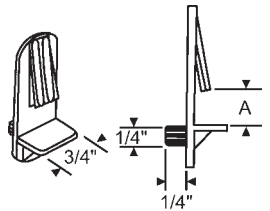

BUMPERS

CABINET SHELF SUPPORTS AND BRACKETS

Part #	Finish
45-207	Satin Nickel
45-206	Antique English

Mini Door Strut, Steel

45-240
Clear Plastic Bumper
1/2" W x 1/16" H

Part #	A
45-101W	1/2"
45-459W	5/8"
45-460W	3/4"