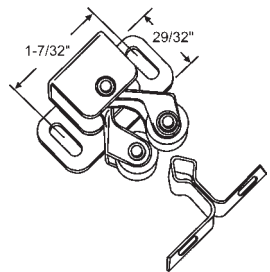

900-17778
Roller Bracket

900-11808RH
Roller

900-11808LH
Roller

Part #	Description
45-103	22-7/16" Complete Track Set Galvanized

DRAWER INSERTS

Part#	"A"	"C"	# Stamped on part	Carton Qty.
45-89	14-5/8"	4"	TP-154	8
45-90	20-1/2"	4"	214-24	8
45-91	11-3/4"	4"	TP-124	16
45-93	17-1/2"	4"	TP-184	10
45-94	8-3/4"	4"	TP-94	24
45-95	11-3/4"	8"	128-15	12

White. For 1/2" Shelf

900-10820
Shelf Support

45-99
Shelf Support
Plastic

LATCH AND CATCH

45-100
Shelf Support

45-216
Heavy Duty Double Roller, RV
Cabinet Catch. Antique Copper

900-6698
Cabinet Catch
Zinc Nickel Plated

900-10756
Solid Plastic White Barrel Catch

900-9130
Roller Catch
Zinc Nickel Plated

LATCH AND CATCH

45-227
Solid Brass Ball Catch

900-6695
Tan Plastic High Power Magnetic Catch with Flat Plate

900-11343
Tan Plastic High Power Magnetic Catch with Angle Plate