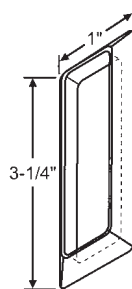

900-17778
Roller Bracket

900-11808RH
Roller

900-11808LH
Roller

Part #	Description
45-103	22-7/16" Complete Track Set Galvanized

DRAWER INSERTS

Part#	"A"	"C"	# Stamped on part	Carton Qty.
45-89	14-5/8"	4"	TP-154	8
45-90	20-1/2"	4"	214-24	8
45-91	11-3/4"	4"	TP-124	16
45-93	17-1/2"	4"	TP-184	10
45-94	8-3/4"	4"	TP-94	24
45-95	11-3/4"	8"	128-15	12

900-10858DI
Drive In Bullet Ball Catch with
Adjustable Tension Ball.
Brass Plated

8-471
1-1/8" Knob
Polished Brass

CABINET PULLS

8-470
1-1/4" Knob
Polished Brass

8-482
1-1/4" Knob
Satin Nickel Finish

Part #	Finish
45-354PC	Polished Chrome
45-354BRS	Polished Brass
45-354SNK	Satin Nickel
45-354SCH	Satin Chrome

1-1/4" Knob

Part #	Finish
45-355CH	Chrome
45-355PB	Polished Brass
45-355SNK	Satin Nickel

3" Cabinet Pull

45-356SS
3" Cabinet Pull
Stainless Steel

ROSETTE

45-424AB
3" Cabinet Pull
Antique Brass

900-20751
White with Screws