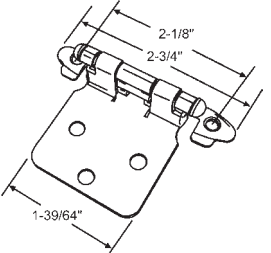

Part #	Finish
45-236PB	Polished Brass
45-236AB	Antique Brass

Flush Mount Self-Closing Hinge