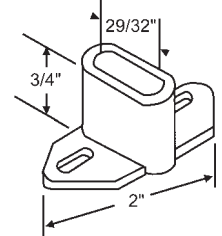

45-26
Drawer Bracket