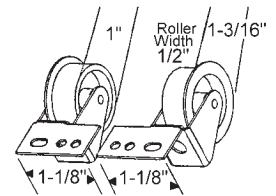

900-17778
Roller Bracket

900-11808RH
Roller

900-11808LH
Roller

Part #	Description
45-103	22-7/16" Complete Track Set Galvanized

DRAWER INSERTS

Part#	"A"	"C"	# Stamped on part	Carton Qty.
45-89	14-5/8"	4"	TP-154	8
45-90	20-1/2"	4"	214-24	8
45-91	11-3/4"	4"	TP-124	16
45-93	17-1/2"	4"	TP-184	10
45-94	8-3/4"	4"	TP-94	24
45-95	11-3/4"	8"	128-15	12

45-14
Drawer guide Old KD-14

DRAWER GUIDES AND BRACKETS

45-7
Drawer guide
Old KD-07

900-9936
Drawer guide

45-52
Drawer Guide
Nylon

45-10
Drawer Guide

Part #	Hand
900-11808LH	LH
900-11808RH	RH

45-9
Drawer Mounting Bracket