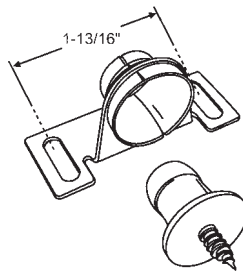

900-10756
Solid Plastic White Barrel Catch

900-9130
Roller Catch
Zinc Nickel Plated

LATCH AND CATCH

45-227
Solid Brass Ball Catch

900-6695
Tan Plastic High Power Magnetic Catch with Flat Plate

900-11343
Tan Plastic High Power Magnetic Catch with Angle Plate

45-194
Brown Plastic Magnetic Cabinet Door Catch with Flat Plate

45-239
Black Magnetic Touch Latch

HANDLES AND KNOBS

45-130
Roller Catch and Strike
Zinc Nickel Plated

45-245
Black Self Aligning Catch

900-10858R
Ball Catch and Strike
with Rounded Corners
Brass Plated

900-10858DI
Drive In Bullet Ball Catch with
Adjustable Tension Ball.
Brass Plated

8-471
1-1/8" Knob
Polished Brass

CABINET PULLS

8-470
1-1/4" Knob
Polished Brass

8-482
1-1/4" Knob
Satin Nickel Finish

Part #	Finish
45-354PC	Polished Chrome
45-354BRS	Polished Brass
45-354SNK	Satin Nickel
45-354SCH	Satin Chrome