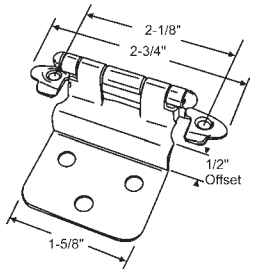

Part #	Finish
45-237PB	Polished Brass
45-237AB	Antique Brass

Offset Self-Closing Hinge

MINI DOOR STRUTS