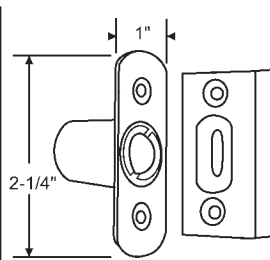

900-17778
Roller Bracket

900-11808RH
Roller

900-11808LH
Roller

Part #	Description
45-103	22-7/16" Complete Track Set Galvanized

DRAWER INSERTS

Part#	"A"	"C"	# Stamped on part	Carton Qty.
45-89	14-5/8"	4"	TP-154	8
45-90	20-1/2"	4"	214-24	8
45-91	11-3/4"	4"	TP-124	16
45-93	17-1/2"	4"	TP-184	10
45-94	8-3/4"	4"	TP-94	24
45-95	11-3/4"	8"	128-15	12

900-10756
Solid Plastic White Barrel Catch

900-9130
Roller Catch
Zinc Nickel Plated

LATCH AND CATCH

45-227
Solid Brass Ball Catch

900-6695
Tan Plastic High Power Magnetic Catch with Flat Plate

900-11343
Tan Plastic High Power Magnetic Catch with Angle Plate

45-194
Brown Plastic Magnetic Cabinet Door Catch with Flat Plate

45-239
Black Magnetic Touch Latch

HANDLES AND KNOBS

45-130
Roller Catch and Strike
Zinc Nickel Plated

45-245
Black Self Aligning Catch

900-10858R
Ball Catch and Strike
with Rounded Corners
Brass Plated

900-10858DI
Drive In Bullet Ball Catch with
Adjustable Tension Ball.
Brass Plated

8-471
1-1/8" Knob
Polished Brass

CABINET PULLS

8-470
1-1/4" Knob
Polished Brass

8-482
1-1/4" Knob
Satin Nickel Finish

Part #	Finish
45-354PC	Polished Chrome
45-354BRS	Polished Brass
45-354SNK	Satin Nickel
45-354SCH	Satin Chrome