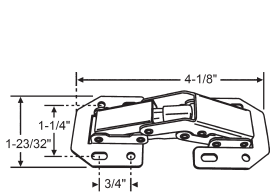

Offset Self-Closing Hinge

**MINI DOOR STRUTS**

**8-356**  
Polished Brass 3 Leaf

**45-225**  
Nickel Finish Self-Closing Hinge  
4 way Adjustable, 90° Opening

**45-230**  
Polished Chrome #5 Knife Hinge

**45-422**  
Concealed Hinge  
1/2" Overlay