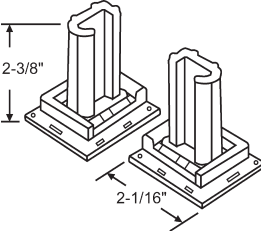

**45-23**  
Drawer Mounting Bracket

**900-11843**

**45-16**  
Drawer Bracket

**45-26**  
Drawer Bracket

**SOCKETS**

**ROLLERS**

**45-582**  
Rear Mounting Bracket Set  
White Plastic

**45-203**  
Adjustable Rear Mount Drawer  
Slide Socket Set