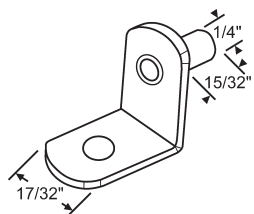

900-10820
Shelf Support