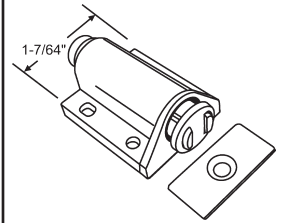

45-239
Black Magnetic Touch Latch

HANDLES AND KNOBS