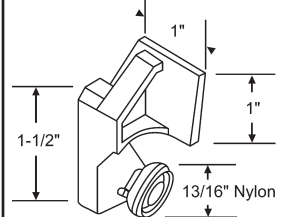

**DRAWER GUIDES AND BRACKETS**

**45-7**  
Drawer guide  
Old KD-07

**900-9936**  
Drawer guide

**45-52**  
Drawer Guide  
Nylon

**45-10**  
Drawer Guide

Part #	Hand
900-11808LH	LH
900-11808RH	RH

**45-9**  
Drawer Mounting Bracket

**45-23**  
Drawer Mounting Bracket

**900-11843**

**45-16**  
Drawer Bracket

**45-26**  
Drawer Bracket

**SOCKETS**

**ROLLERS**

**45-582**  
Rear Mounting Bracket Set  
White Plastic

**45-203**  
Adjustable Rear Mount Drawer  
Slide Socket Set

**45-229**  
Rear Mount Drawer  
Slide Socket Set

**45-98**  
Drawer Roller with Axle

**45-19**  
Cabinet Roller  
**AJAX**

**900-17778**  
Roller Bracket  
No Longer Available.  
Use: 900-17778NS

**900-17778NS**  
Roller Bracket. New Style