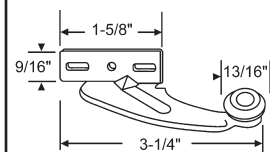

DRAWER GUIDES AND BRACKETS

45-7
Drawer guide
Old KD-07

45-10
Drawer Guide

Part #	Hand
900-11808LH	LH
900-11808RH	RH

45-9
Drawer Mounting Bracket

SOCKETS

ROLLERS

900-17778NS
Roller Bracket. New Style

45-24
Drawer Roller. Nylon Roller

45-18

45-17-2
Sold & Bagged in Pairs