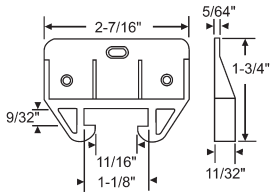

**DRAWER GUIDES AND BRACKETS**

**45-7**  
Drawer guide  
Old KD-07

**900-9936**  
Drawer guide

**45-52**  
Drawer Guide  
Nylon

**45-10**  
Drawer Guide

Part #	Hand
900-11808LH	LH
900-11808RH	RH

**45-9**  
Drawer Mounting Bracket