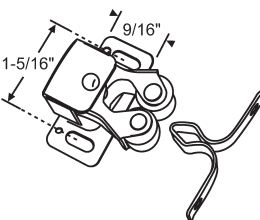

White. For 1/2" Shelf

**900-10820**  
Shelf Support

**45-99**  
Shelf Support  
Plastic

**LATCH AND CATCH**

**45-100**  
Shelf Support

**45-216**  
Heavy Duty Double Roller, RV  
Cabinet Catch. Antique Copper

**900-6698**  
Cabinet Catch  
Zinc Nickel Plated

**900-10756**  
Solid Plastic White Barrel Catch

**900-9130**  
Roller Catch  
Zinc Nickel Plated

LATCH AND CATCH

**45-227**  
Solid Brass Ball Catch

**900-6695**  
Tan Plastic High Power Magnetic Catch with Flat Plate