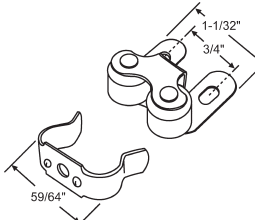

**45-208**  
Black Mini Door Strut, Nylon

**BUMPERS**

Part #	Finish
45-207	Satin Nickel
45-206	Antique English

Mini Door Strut, Steel

**45-240**  
Clear Plastic Bumper  
1/2" W x 1/16" H

Part #	A
45-101W	1/2"
45-459W	5/8"
45-460W	3/4"

White. For 1/2" Shelf

**900-10820**  
Shelf Support

**45-99**  
Shelf Support  
Plastic

**LATCH AND CATCH**

**45-100**  
Shelf Support

**45-216**  
Heavy Duty Double Roller, RV  
Cabinet Catch. Antique Copper

**900-6698**  
Cabinet Catch  
Zinc Nickel Plated

**900-10756**  
Solid Plastic White Barrel Catch

**900-9130**  
Roller Catch  
Zinc Nickel Plated

LATCH AND CATCH

**45-227**  
Solid Brass Ball Catch

**900-6695**  
Tan Plastic High Power Magnetic Catch with Flat Plate