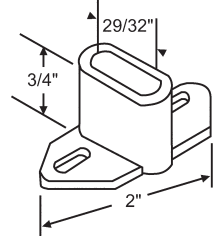

45-26
Drawer Bracket