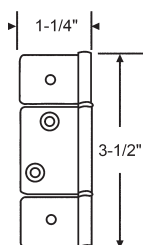

**45-24**  
Drawer Roller. Nylon Roller

**45-18**

**45-17-2**  
Sold & Bagged in Pairs

**ROLLERS**

**45-25**

Part #	Finish
900-8910AB	Antique Brass

Pair with Screws and Pads

**HINGES**

Offset Self-Closing Hinge

**MINI DOOR STRUTS**

**8-356**  
Polished Brass 3 Leaf

**45-225**  
Nickel Finish Self-Closing Hinge  
4 way Adjustable, 90° Opening

**45-230**  
Polished Chrome #5 Knife Hinge

**45-422**  
Concealed Hinge  
1/2" Overlay