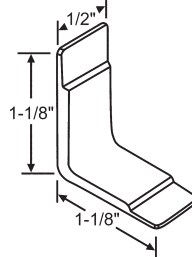

**DRAWER GUIDES AND BRACKETS**

**45-7**  
Drawer guide  
Old KD-07

**900-9936**  
Drawer guide

**45-52**  
Drawer Guide  
Nylon

**45-10**  
Drawer Guide

Part #	Hand
900-11808LH	LH
900-11808RH	RH

**45-9**  
Drawer Mounting Bracket