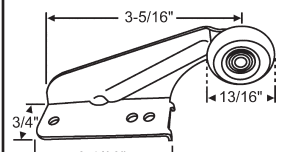

45-17-2
Sold & Bagged in Pairs