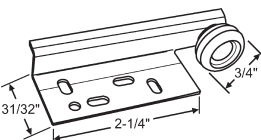

**45-229**  
Rear Mount Drawer  
Slide Socket Set

**45-98**  
Drawer Roller with Axle

**45-19**  
Cabinet Roller  
**AJAX**

**900-17778**  
Roller Bracket  
No Longer Available.  
Use: 900-17778NS

**900-17778NS**  
Roller Bracket. New Style