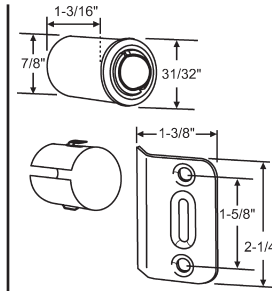

**900-6698**  
Cabinet Catch  
Zinc Nickel Plated

**900-10756**  
Solid Plastic White Barrel Catch

**900-9130**  
Roller Catch  
Zinc Nickel Plated

LATCH AND CATCH

**45-227**  
Solid Brass Ball Catch

**900-6695**  
Tan Plastic High Power Magnetic Catch with Flat Plate

**900-11343**  
Tan Plastic High Power Magnetic Catch with Angle Plate

**45-194**  
Brown Plastic Magnetic Cabinet Door Catch with Flat Plate

**45-239**  
Black Magnetic Touch Latch

HANDLES AND KNOBS

**45-130**  
Roller Catch and Strike  
Zinc Nickel Plated

**45-245**  
Black Self Aligning Catch

**900-10858R**  
Ball Catch and Strike  
with Rounded Corners  
Brass Plated

**900-10858DI**  
Drive In Bullet Ball Catch with  
Adjustable Tension Ball.  
Brass Plated