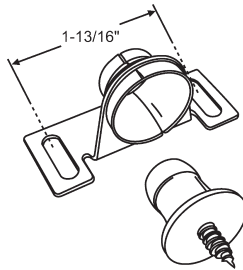

**900-6698**  
Cabinet Catch  
Zinc Nickel Plated

**900-10756**  
Solid Plastic White Barrel Catch

**900-9130**  
Roller Catch  
Zinc Nickel Plated

LATCH AND CATCH

**45-227**  
Solid Brass Ball Catch

**900-6695**  
Tan Plastic High Power Magnetic Catch with Flat Plate

**900-11343**  
Tan Plastic High Power Magnetic Catch with Angle Plate

**45-194**  
Brown Plastic Magnetic Cabinet Door Catch with Flat Plate

**45-239**  
Black Magnetic Touch Latch

HANDLES AND KNOBS

**45-130**  
Roller Catch and Strike  
Zinc Nickel Plated

**45-245**  
Black Self Aligning Catch

**900-10858R**  
Ball Catch and Strike  
with Rounded Corners  
Brass Plated

**900-10858DI**  
Drive In Bullet Ball Catch with  
Adjustable Tension Ball.  
Brass Plated