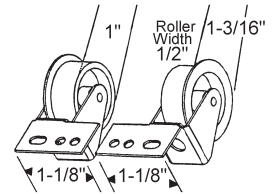

**DRAWER GUIDES AND BRACKETS**

**45-7**  
Drawer guide  
Old KD-07

**900-9936**  
Drawer guide

**45-52**  
Drawer Guide  
Nylon

**45-10**  
Drawer Guide

Part #	Hand
900-11808LH	LH
900-11808RH	RH

**45-9**  
Drawer Mounting Bracket