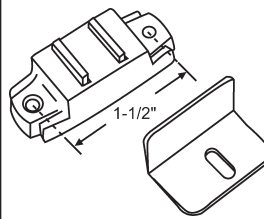

**900-6698**  
Cabinet Catch  
Zinc Nickel Plated

**900-10756**  
Solid Plastic White Barrel Catch

**900-9130**  
Roller Catch  
Zinc Nickel Plated

LATCH AND CATCH

**45-227**  
Solid Brass Ball Catch

**900-6695**  
Tan Plastic High Power Magnetic Catch with Flat Plate