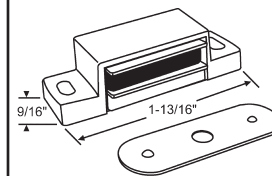

45-194
Brown Plastic Magnetic Cabinet Door Catch with Flat Plate