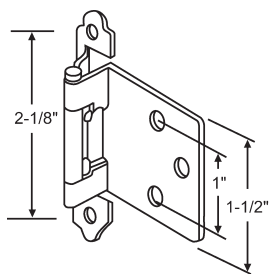

**45-229**  
Rear Mount Drawer  
Slide Socket Set

**45-98**  
Drawer Roller with Axle

**45-19**  
Cabinet Roller  
**AJAX**

**900-17778**  
Roller Bracket  
No Longer Available.  
Use: 900-17778NS

**900-17778NS**  
Roller Bracket. New Style

**45-24**  
Drawer Roller. Nylon Roller

**45-18**

**45-17-2**  
Sold & Bagged in Pairs

**ROLLERS**

**45-25**

Part #	Finish
900-8910AB	Antique Brass

Pair with Screws and Pads

**HINGES**