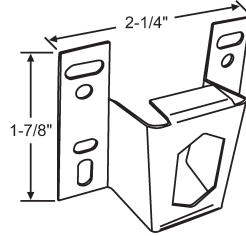

DRAWER GUIDES AND BRACKETS

45-7
Drawer guide
Old KD-07

45-10
Drawer Guide

Part #	Hand
900-11808LH	LH
900-11808RH	RH

45-9
Drawer Mounting Bracket

900-11843

SOCKETS

ROLLERS

900-17778NS
Roller Bracket. New Style

45-24
Drawer Roller. Nylon Roller

45-18

45-17-2
Sold & Bagged in Pairs