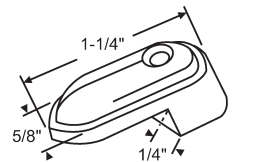

900-13119
Teardrop Mirror Clip with Screws