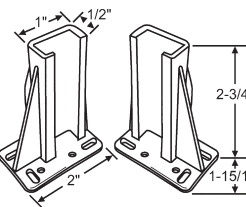

**DRAWER GUIDES AND BRACKETS**

**45-7**  
Drawer guide  
Old KD-07

**900-9936**  
Drawer guide

**45-52**  
Drawer Guide  
Nylon

**45-10**  
Drawer Guide

Part #	Hand
900-11808LH	LH
900-11808RH	RH

**45-9**  
Drawer Mounting Bracket

**45-23**  
Drawer Mounting Bracket

**900-11843**

**45-16**  
Drawer Bracket

**45-26**  
Drawer Bracket

**SOCKETS**

**ROLLERS**

**45-582**  
Rear Mounting Bracket Set  
White Plastic

**45-203**  
Adjustable Rear Mount Drawer  
Slide Socket Set