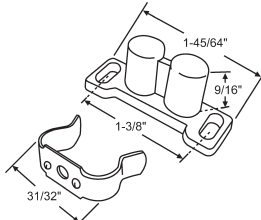

White. For 1/2" Shelf

**900-10820**  
Shelf Support

**45-99**  
Shelf Support  
Plastic

**LATCH AND CATCH**

**45-100**  
Shelf Support

**45-216**  
Heavy Duty Double Roller, RV  
Cabinet Catch. Antique Copper

**900-6698**  
Cabinet Catch  
Zinc Nickel Plated

**900-10756**  
Solid Plastic White Barrel Catch

**900-9130**  
Roller Catch  
Zinc Nickel Plated

LATCH AND CATCH

**45-227**  
Solid Brass Ball Catch

**900-6695**  
Tan Plastic High Power Magnetic Catch with Flat Plate