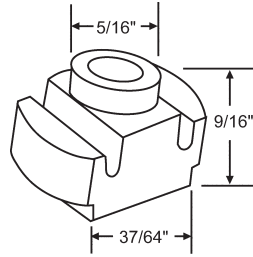

**DRAWER GUIDES AND BRACKETS**

**45-7**  
Drawer guide  
Old KD-07

**900-9936**  
Drawer guide

**45-52**  
Drawer Guide  
Nylon

**45-10**  
Drawer Guide

Part #	Hand
900-11808LH	LH
900-11808RH	RH

**45-9**  
Drawer Mounting Bracket