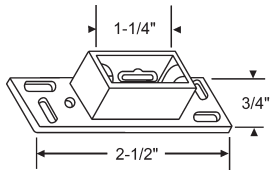

**DRAWER GUIDES AND BRACKETS**

**45-7**  
Drawer guide  
Old KD-07

**900-9936**  
Drawer guide

**45-52**  
Drawer Guide  
Nylon

**45-10**  
Drawer Guide

Part #	Hand
900-11808LH	LH
900-11808RH	RH

**45-9**  
Drawer Mounting Bracket