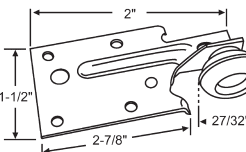

**45-229**  
Rear Mount Drawer  
Slide Socket Set

**45-98**  
Drawer Roller with Axle

**45-19**  
Cabinet Roller  
**AJAX**

**900-17778**  
Roller Bracket  
No Longer Available.  
Use: 900-17778NS

**900-17778NS**  
Roller Bracket. New Style