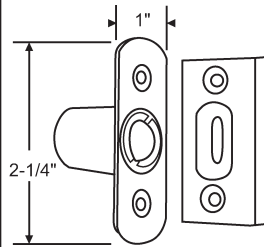

**900-6698**  
Cabinet Catch  
Zinc Nickel Plated

**900-10756**  
Solid Plastic White Barrel Catch

**900-9130**  
Roller Catch  
Zinc Nickel Plated

LATCH AND CATCH

**45-227**  
Solid Brass Ball Catch

**900-6695**  
Tan Plastic High Power Magnetic Catch with Flat Plate

**900-11343**  
Tan Plastic High Power Magnetic Catch with Angle Plate

**45-194**  
Brown Plastic Magnetic Cabinet Door Catch with Flat Plate

**45-239**  
Black Magnetic Touch Latch

HANDLES AND KNOBS

**45-130**  
Roller Catch and Strike  
Zinc Nickel Plated

**45-245**  
Black Self Aligning Catch

**900-10858R**  
Ball Catch and Strike  
with Rounded Corners  
Brass Plated

**900-10858DI**  
Drive In Bullet Ball Catch with  
Adjustable Tension Ball.  
Brass Plated