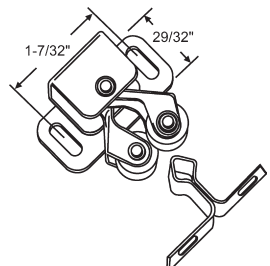

**45-208**  
Black Mini Door Strut, Nylon

**BUMPERS**

Part #	Finish
45-207	Satin Nickel
45-206	Antique English

Mini Door Strut, Steel

**45-240**  
Clear Plastic Bumper  
1/2" W x 1/16" H

Part #	A
45-101W	1/2"
45-459W	5/8"
45-460W	3/4"

White. For 1/2" Shelf

**900-10820**  
Shelf Support

**45-99**  
Shelf Support  
Plastic

**LATCH AND CATCH**

**45-100**  
Shelf Support

**45-216**  
Heavy Duty Double Roller, RV  
Cabinet Catch. Antique Copper

**900-6698**  
Cabinet Catch  
Zinc Nickel Plated

**900-10756**  
Solid Plastic White Barrel Catch

**900-9130**  
Roller Catch  
Zinc Nickel Plated

LATCH AND CATCH

**45-227**  
Solid Brass Ball Catch

**900-6695**  
Tan Plastic High Power Magnetic Catch with Flat Plate