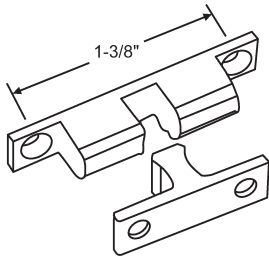

**900-6698**  
Cabinet Catch  
Zinc Nickel Plated

**900-10756**  
Solid Plastic White Barrel Catch

**900-9130**  
Roller Catch  
Zinc Nickel Plated

LATCH AND CATCH

**45-227**  
Solid Brass Ball Catch

**900-6695**  
Tan Plastic High Power Magnetic Catch with Flat Plate