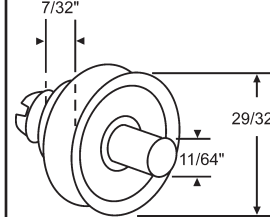

**DRAWER GUIDES AND BRACKETS**

**45-7**  
Drawer guide  
Old KD-07

**900-9936**  
Drawer guide

**45-52**  
Drawer Guide  
Nylon

**45-10**  
Drawer Guide

Part #	Hand
900-11808LH	LH
900-11808RH	RH

**45-9**  
Drawer Mounting Bracket

**45-23**  
Drawer Mounting Bracket

**900-11843**

**45-16**  
Drawer Bracket

**45-26**  
Drawer Bracket

**SOCKETS**

**ROLLERS**

**45-582**  
Rear Mounting Bracket Set  
White Plastic

**45-203**  
Adjustable Rear Mount Drawer  
Slide Socket Set

**45-229**  
Rear Mount Drawer  
Slide Socket Set

**45-98**  
Drawer Roller with Axle

**45-19**  
Cabinet Roller  
**AJAX**

**900-17778**  
Roller Bracket  
No Longer Available.  
Use: 900-17778NS

**900-17778NS**  
Roller Bracket. New Style