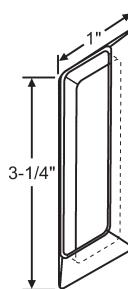

900-17639-1
Adhesive Backed Finger Pull.
Sold in Pairs. Clear