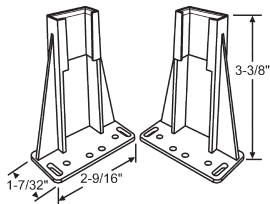

**45-23**  
Drawer Mounting Bracket

**900-11843**

**45-16**  
Drawer Bracket

**45-26**  
Drawer Bracket

**SOCKETS**

**ROLLERS**

**45-582**  
Rear Mounting Bracket Set  
White Plastic

**45-203**  
Adjustable Rear Mount Drawer  
Slide Socket Set

**45-229**  
Rear Mount Drawer  
Slide Socket Set

**45-98**  
Drawer Roller with Axle

**45-19**  
Cabinet Roller  
**AJAX**

**900-17778**  
Roller Bracket  
No Longer Available.  
Use: 900-17778NS

**900-17778NS**  
Roller Bracket. New Style