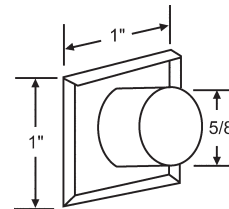

900-16236
Adhesive Backed Mirror Pull
Acrylic